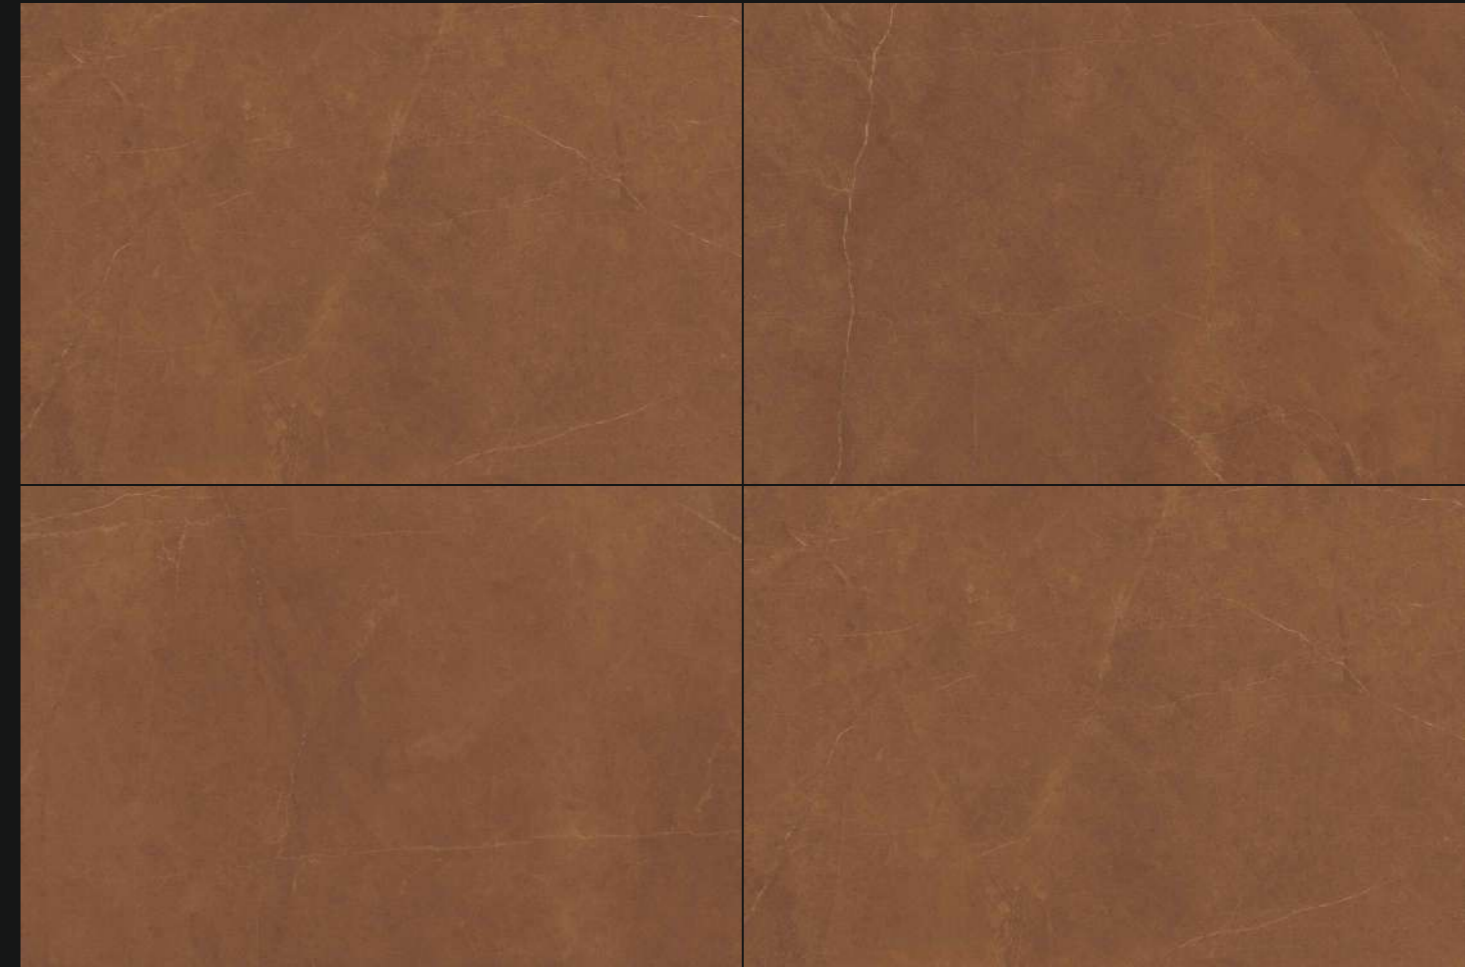

FINISH : CARVING

SIZE : 800X1200MM

THICKNESS : 9MM

RANDOM : 4

CR_LINNER BIANCO

CR_LINNER BROWN

CR_LINNER
BROWN

**CR_LITHIUM
BLACK**