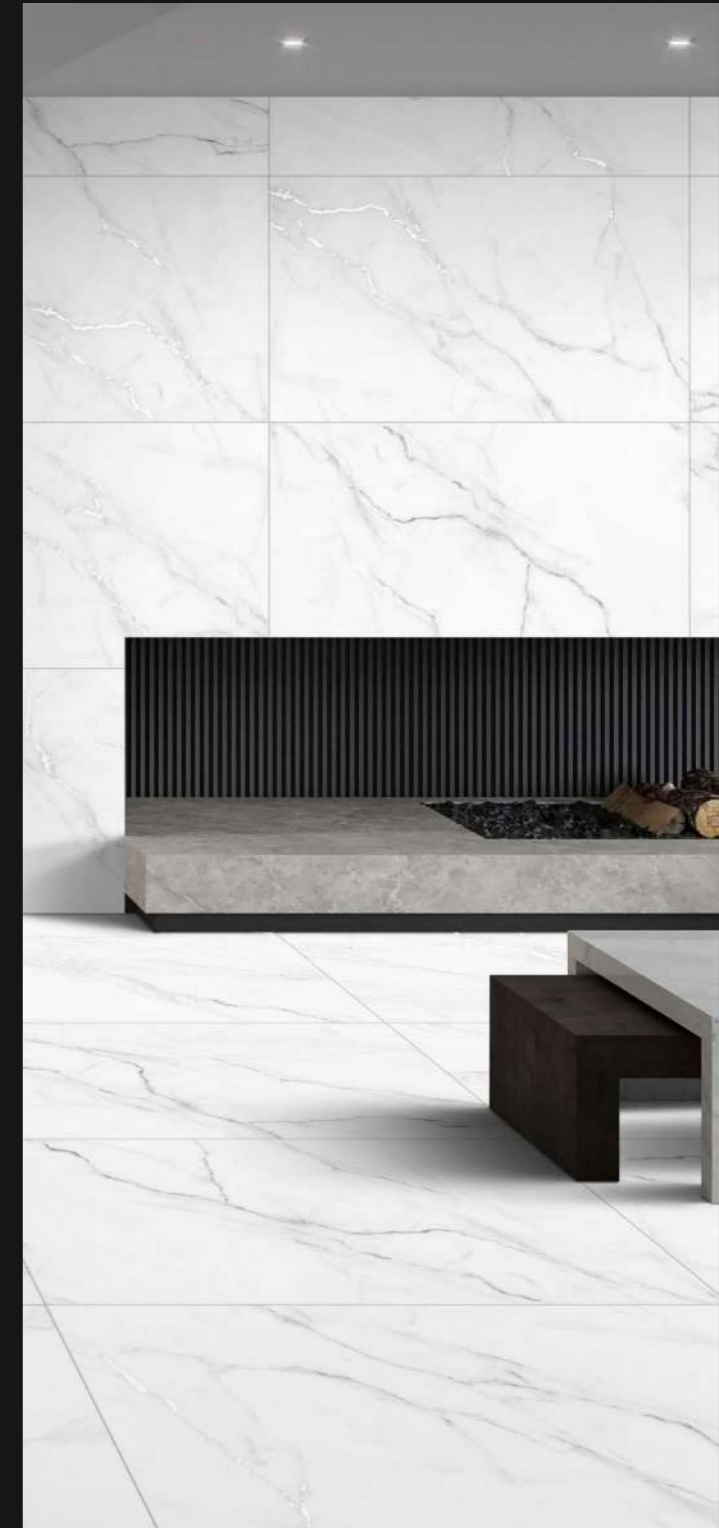

CR_STONIX
BIANCO

FINISH : CARVING

SIZE : 800X1200MM

THICKNESS : 9MM

RANDOM : 4