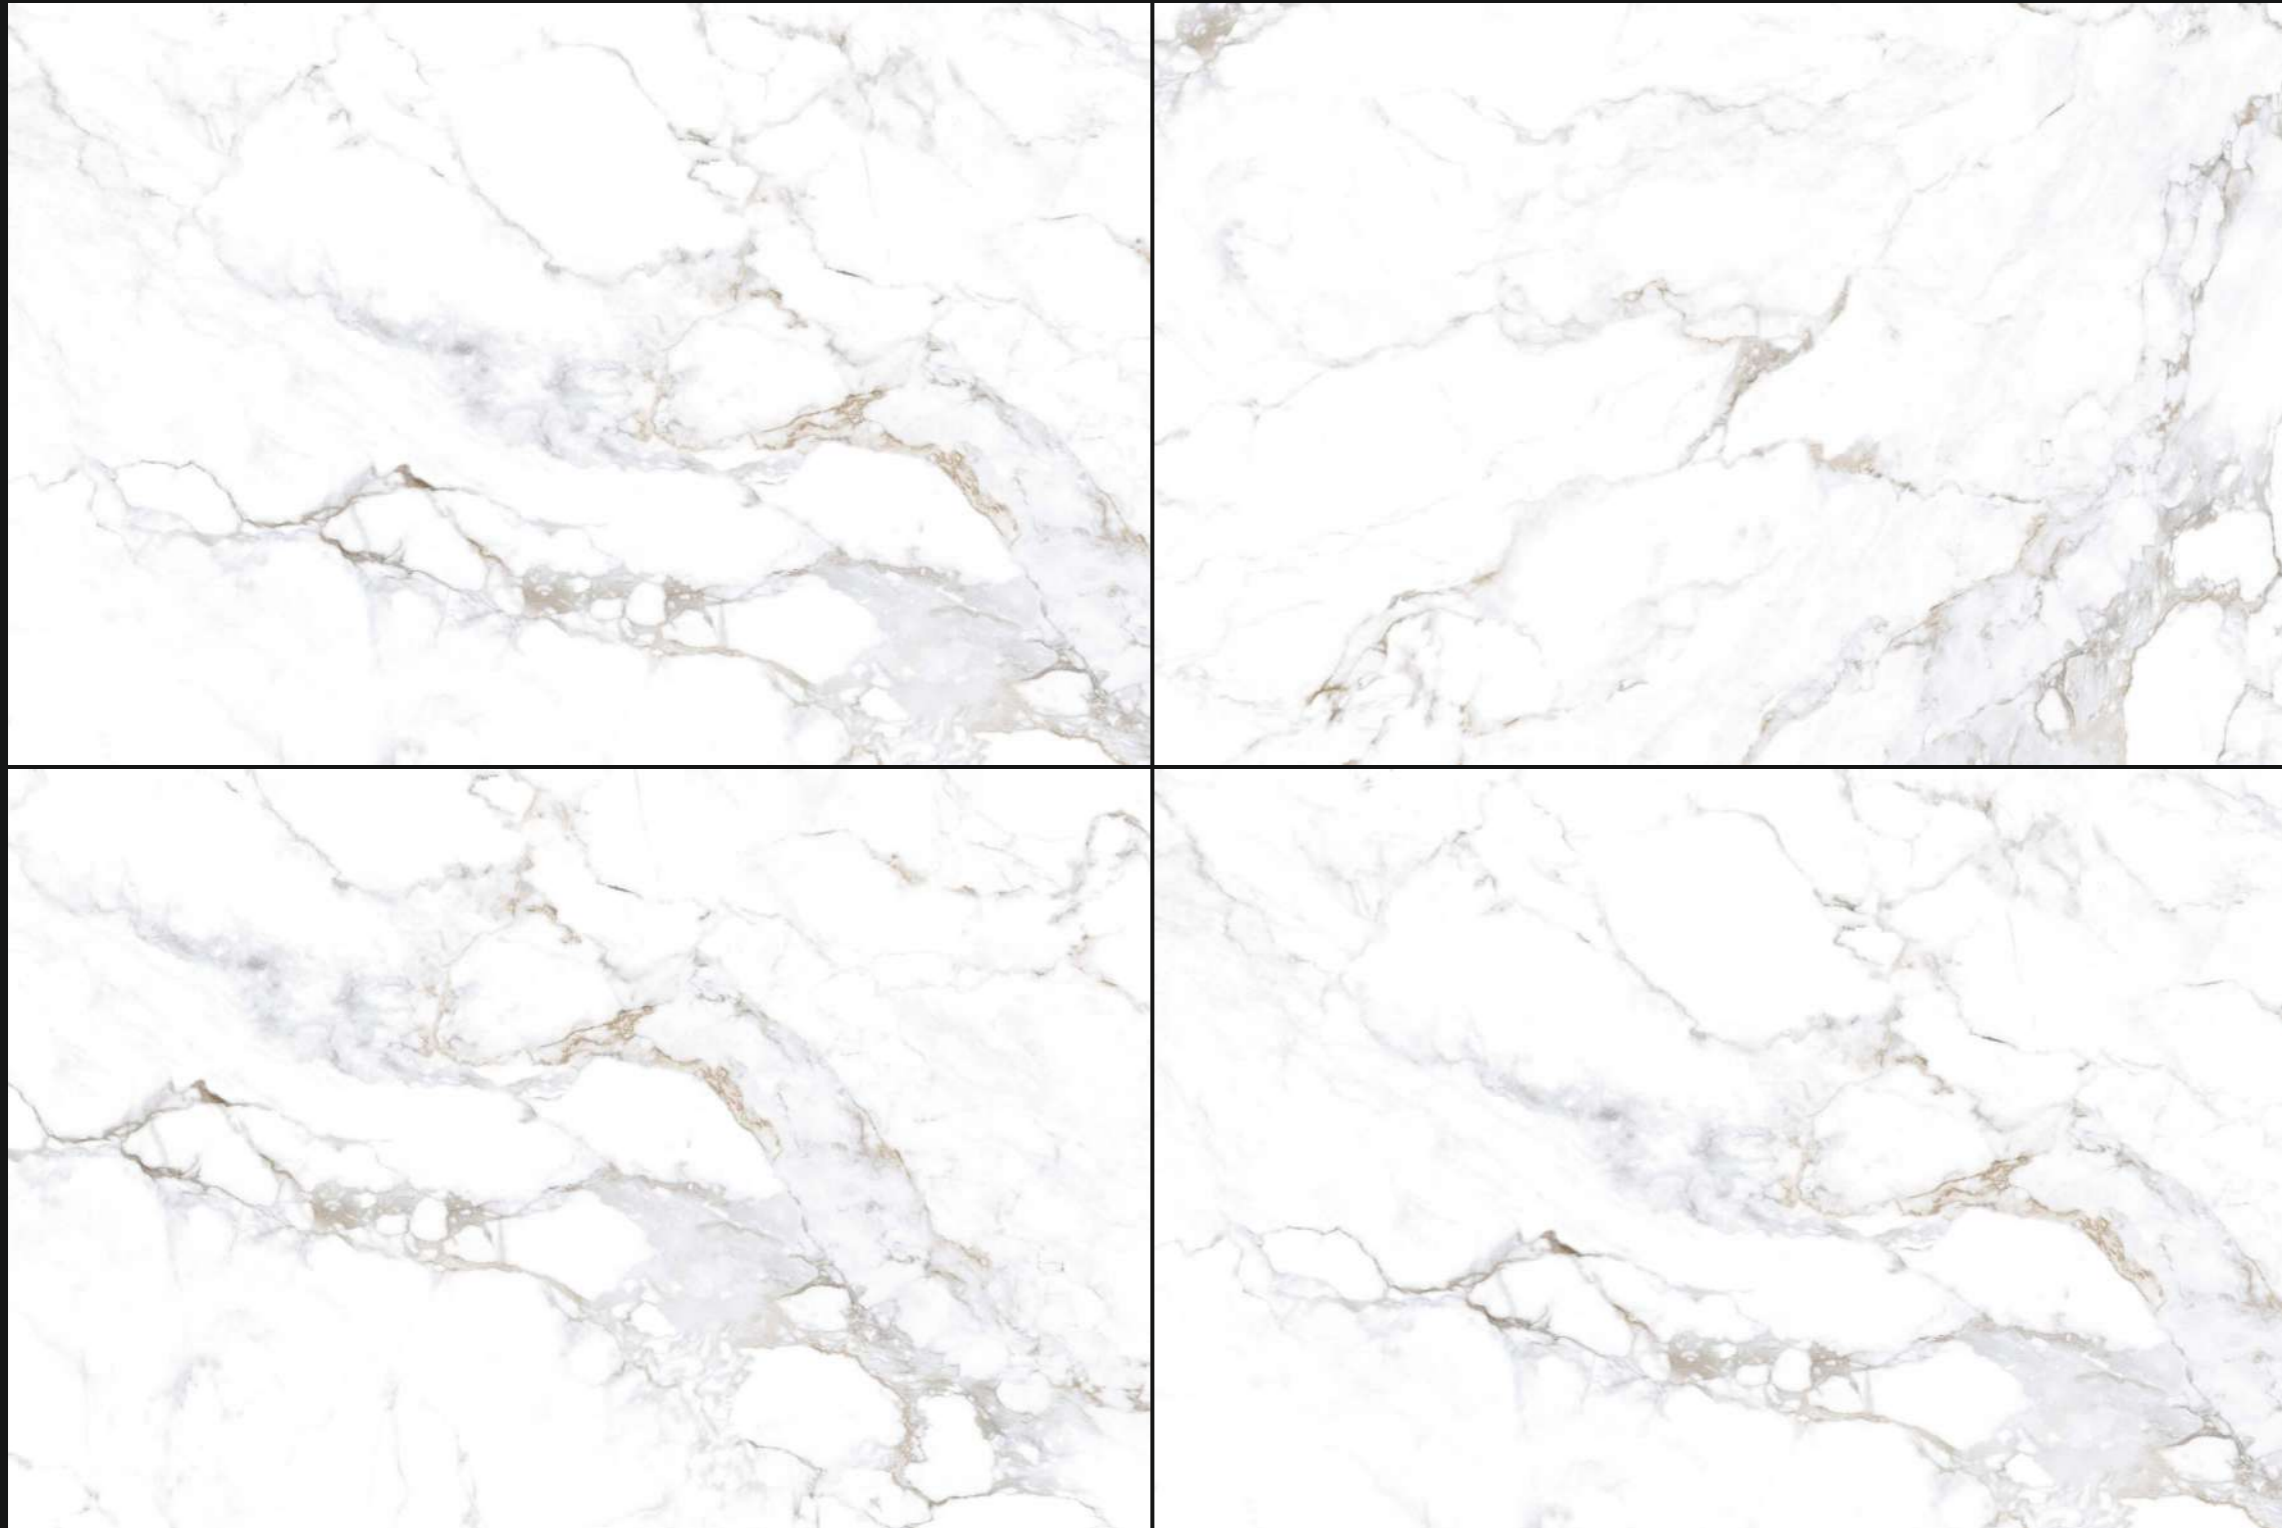

CR_NATURAL
WHITE

FINISH : CARVING

SIZE : 800X1200MM

THICKNESS : 9MM

RANDOM : 3