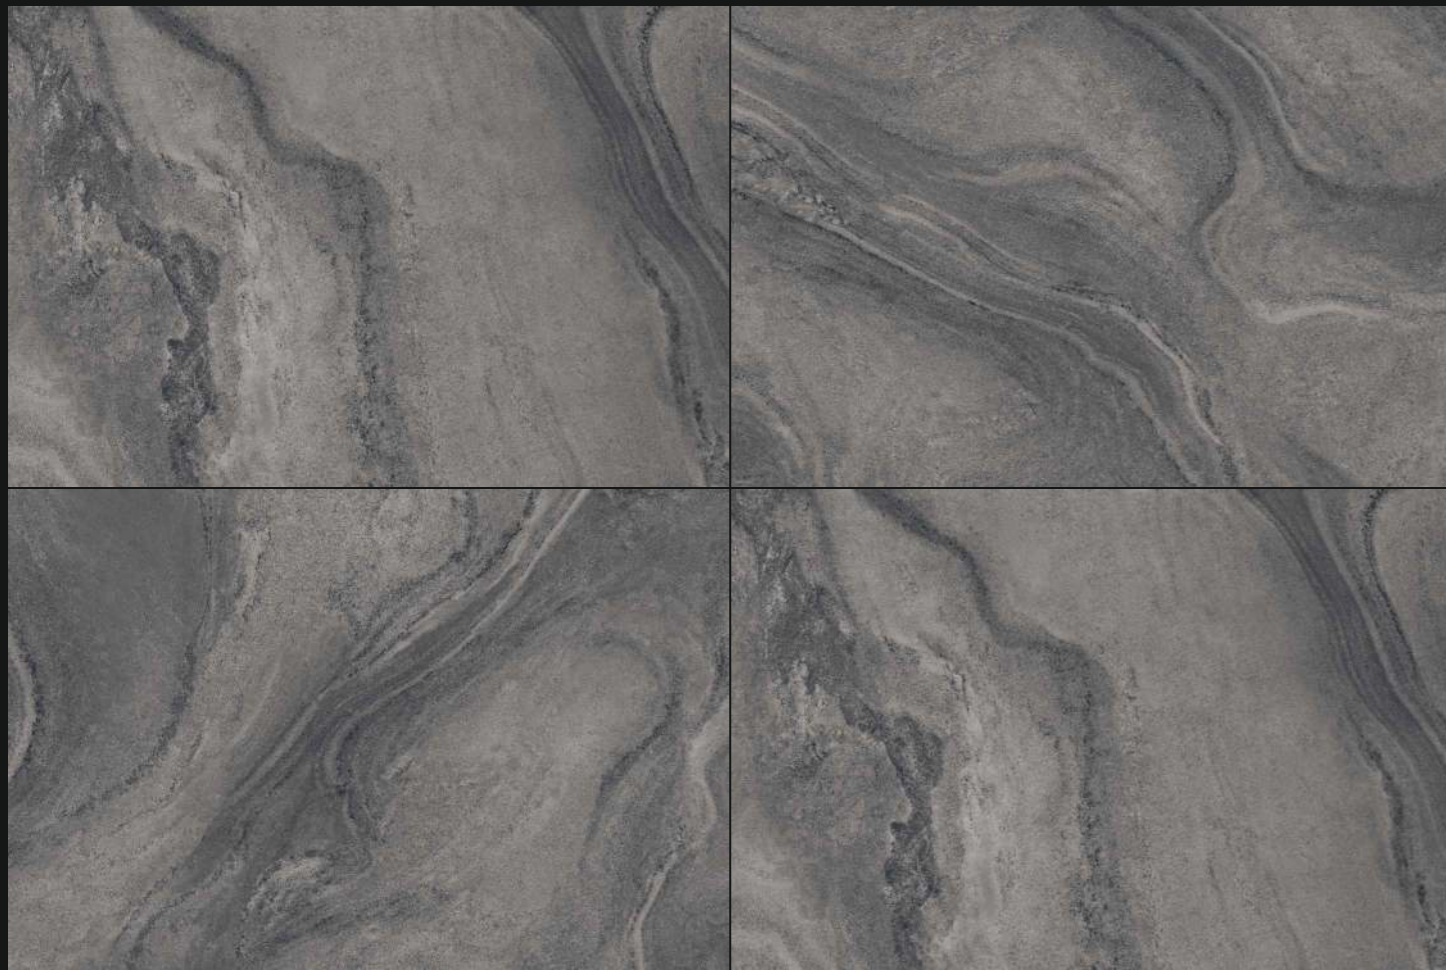

**CR_LITHIUM
BLACK**

FINISH : CARVING

SIZE : 800X1200MM

THICKNESS : 9MM

RANDOM : 3

CR_LITHIUM BLACK